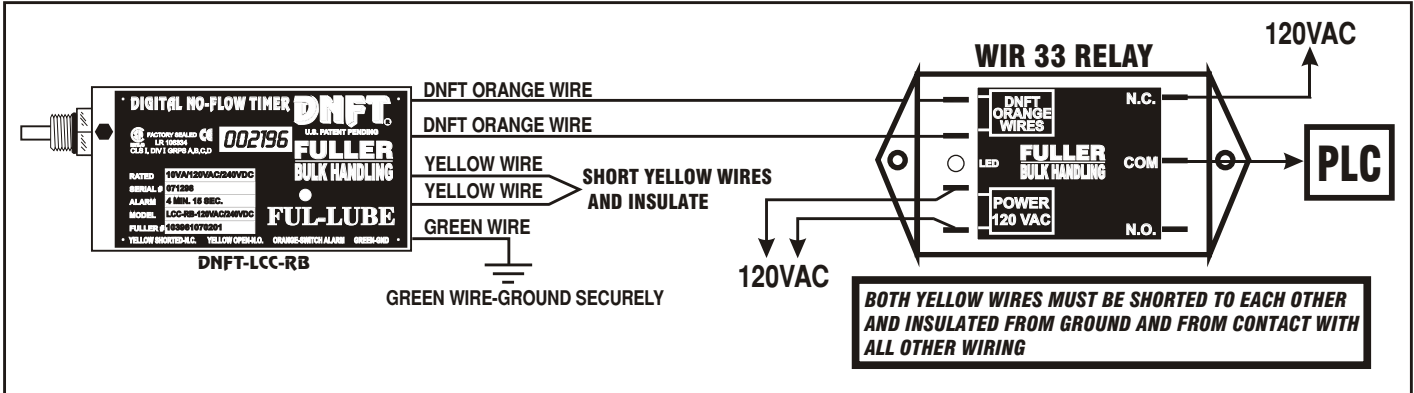

WIR 33 - 120VAC RELAY INPUT POWER

WIR33 RELAY WIRING DIAGRAM-120VAC PLC APPLICATION

P/N:000026

NORMALLY CLOSED OPERATION

NORMALLY OPEN OPERATION

NOTE: DESCRIPTIONS OF RELAY CONTACTS GIVEN ARE BASED ON DNFT BEING IN OPERATIONAL MODE WITH LED "ON" THE WIR 33 RELAY.

*LED "ON" INDICATES NORMAL OPERATION

*LED "OFF" INDICATES ALARM

FULLER BULK HANDLING
CORPORATION
3225 Schoenersville Road P.O. Box 805
Bethlehem, PA 18016-0805