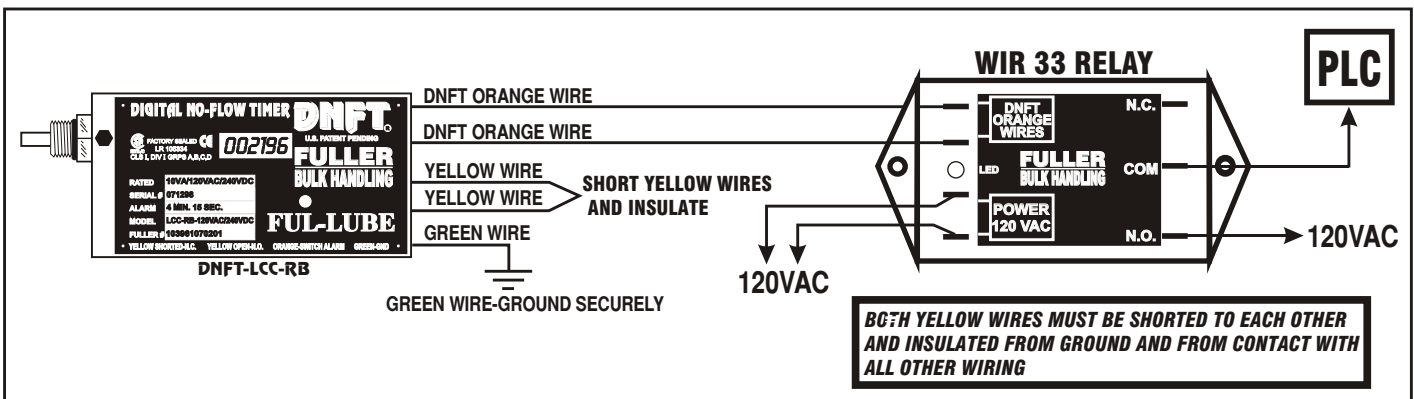

WIR 33 - 120VAC RELAY INPUT POWER

WIR33 RELAY WIRING DIAGRAM-120VAC PLC APPLICATION

P/N:000026

NORMALLY CLOSED OPERATION

NORMALLY OPEN OPERATION

NOTE: DESCRIPTIONS OF RELAY CONTACTS GIVEN ARE BASED ON DNFT BEING IN OPERATIONAL MODE WITH LED "ON" THE WIR 33 RELAY.

*LED "ON" INDICATES NORMAL OPERATION

*LED "OFF" INDICATES ALARM

FULLER BULK HANDLING
CORPORATION
3225 Schoenersville Road P.O. Box 805
Bethlehem, PA 18016-0805